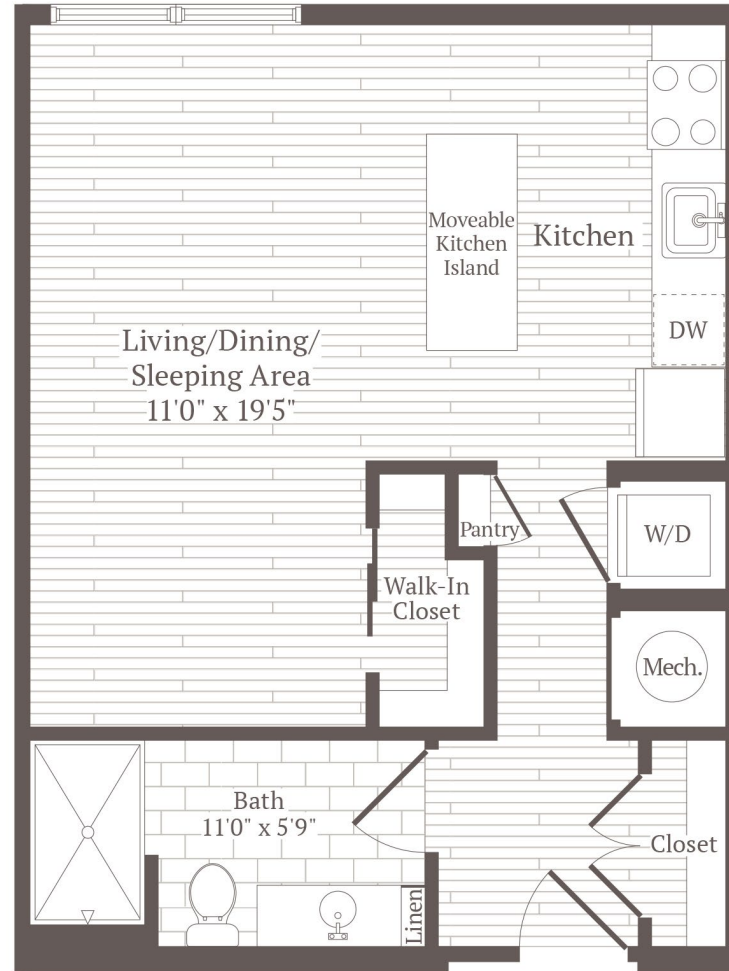

STUDIO | 548 SQ. FT

DATE AVAILABLE.....

RENT.....

UNIT NO.....

S5

Welcome aboard.

corsairapartments.com

203 763 4539

1050 State St. New Haven, CT 06511

2nd, 3rd Floor

4th Floor

5th Floor

*Floor plans are artist's conception; detail and dimensions may differ from actual plans.

HOME OF THE BRAVE