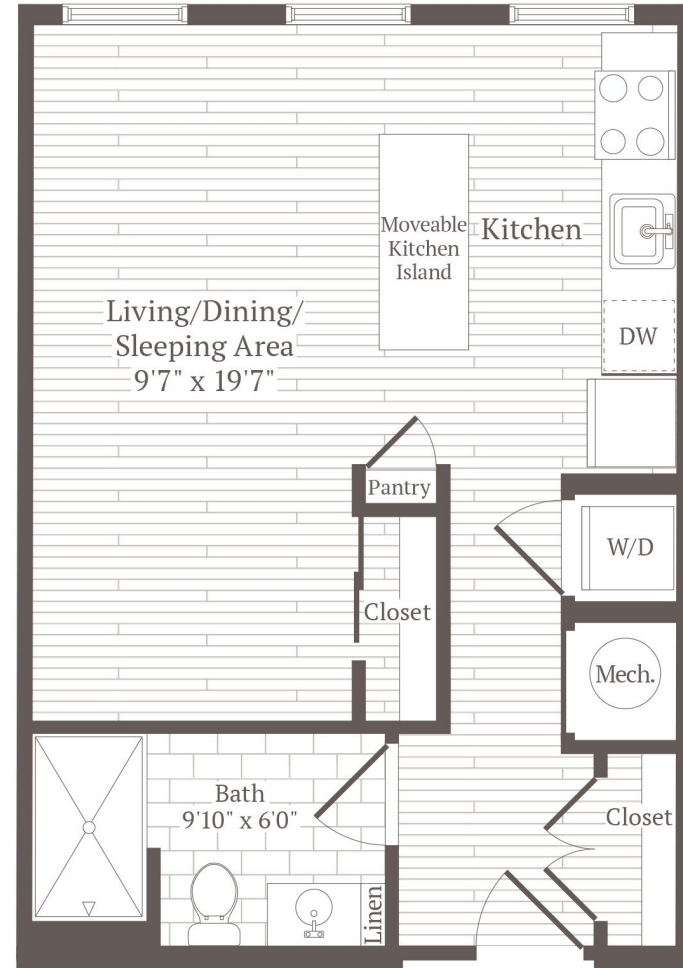

STUDIO | 456-505 SQ. FT

DATE AVAILABLE.....

RENT.....

UNIT NO.....

S1

Welcome aboard.

[corsairapartments.com](http://corsairapartments.com)

203 763 4539

1050 State St. New Haven, CT 06511

2nd, 3rd Floor

4th Floor

5th Floor

\*Floor plans are artist's conception; detail and dimensions may differ from actual plans.

HOME OF THE BRAVE