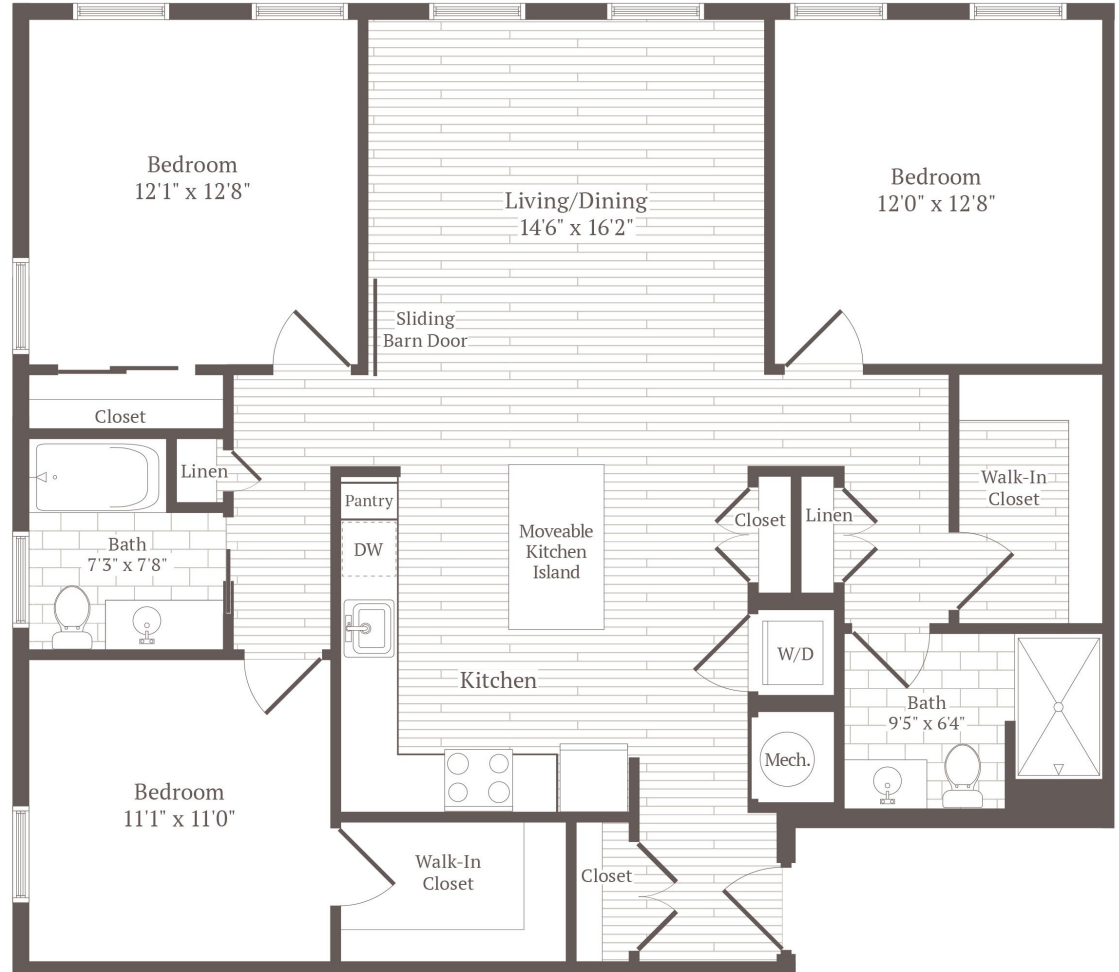

3 BED | 2 BATH | 1,382 SQ. FT

DATE AVAILABLE.....

RENT.....

UNIT NO.....

C3

Welcome aboard.

corsairapartments.com

203 763 4539

1050 State St. New Haven, CT 06511

2nd, 3rd Floor

4th Floor

5th Floor

*Floor plans are artist's conception; detail and dimensions may differ from actual plans.

HOME OF THE BRAVE