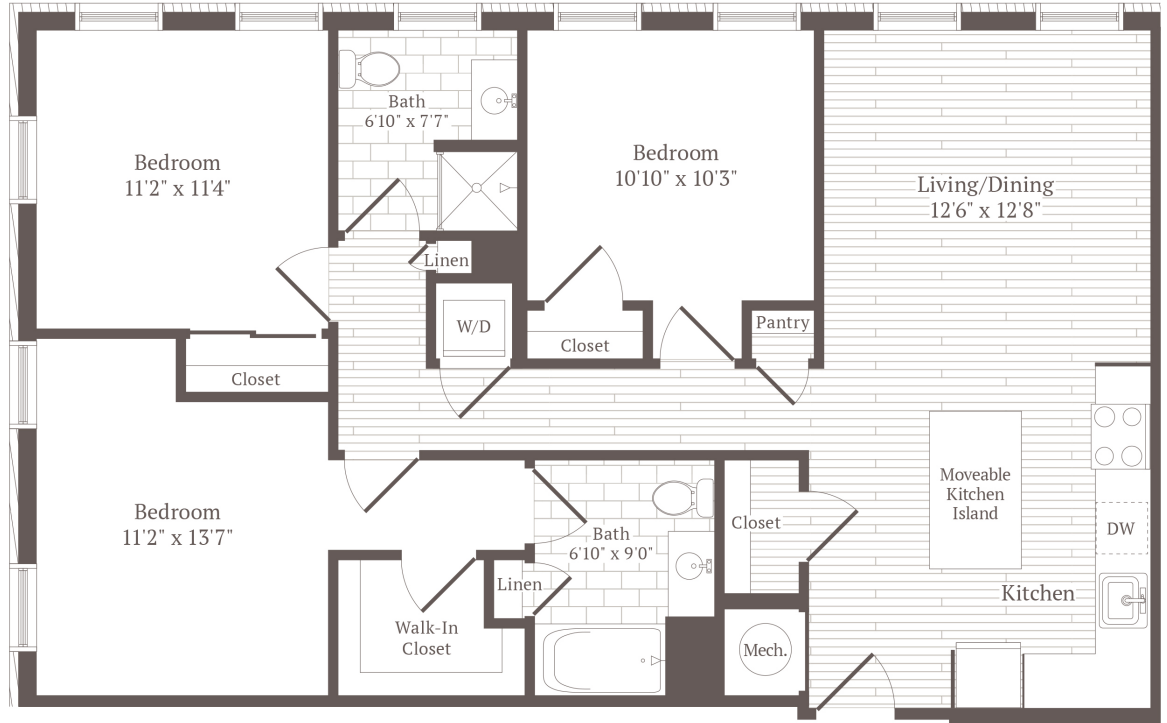

3 BED | 2 BATH | 1,197 SQ. FT

DATE AVAILABLE

RENT

UNIT NO.

C2

Welcome aboard.

corsairapartments.com

203 763 4539

1050 State St. New Haven, CT 06511

1st Floor

2nd, 3rd Floor

*Floor plans are artist's conception; detail and dimensions may differ from actual plans.

HOME OF THE BRAVE