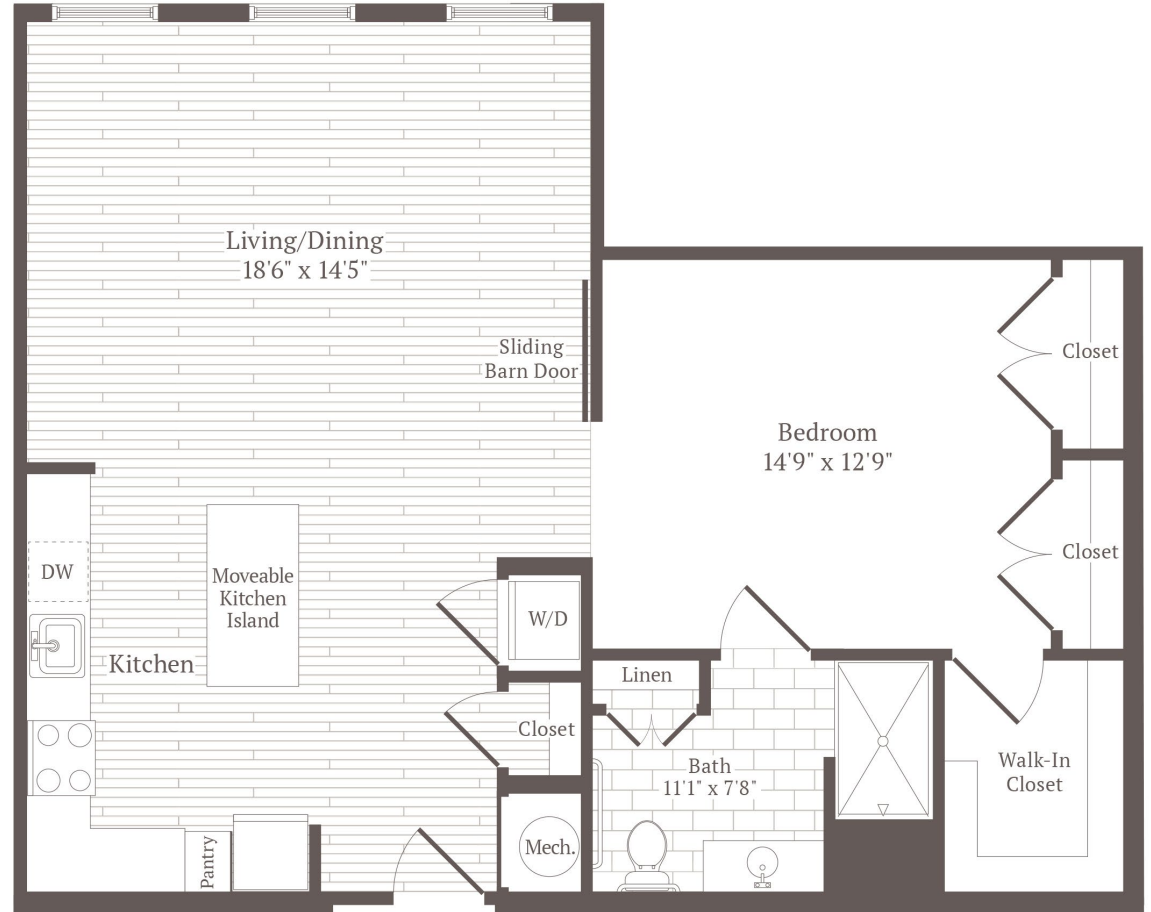

1 BED | 1 BATH | 969 SQ. FT

DATE AVAILABLE.....

RENT.....

UNIT NO.....

A6

Welcome aboard.

corsairapartments.com

203 763 4539

1050 State St. New Haven, CT 06511

2nd, 3rd Floor

4th Floor

5th Floor

*Floor plans are artist's conception; detail and dimensions may differ from actual plans.

HOME OF THE BRAVE