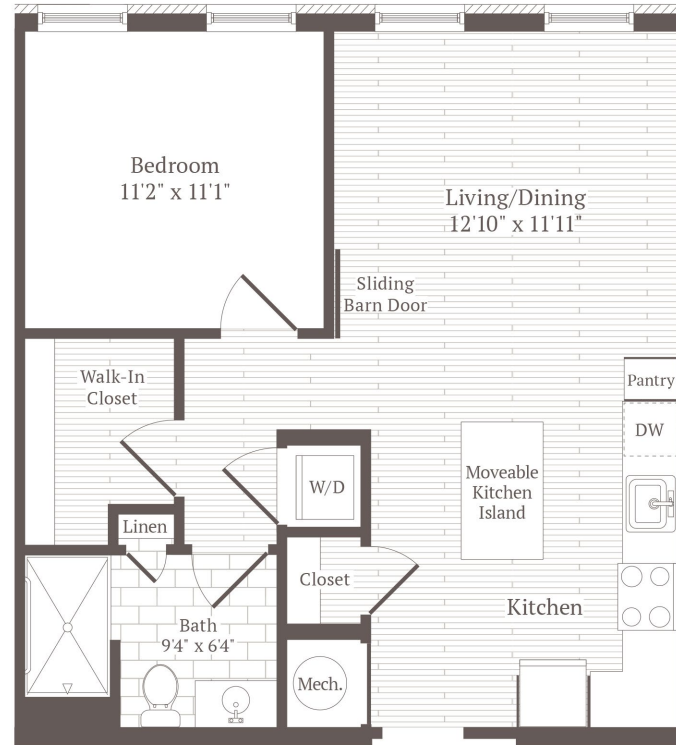

1 BED | 1 BATH | 656-675 SQ. FT

DATE AVAILABLE.....

RENT.....

UNIT NO.....

A10

Welcome aboard.

corsairapartments.com

203 763 4539

1050 State St. New Haven, CT 06511

1st Floor

2nd, 3rd Floor

4th Floor

5th Floor

*Floor plans are artist's conception; detail and dimensions may differ from actual plans.

HOME OF THE BRAVE