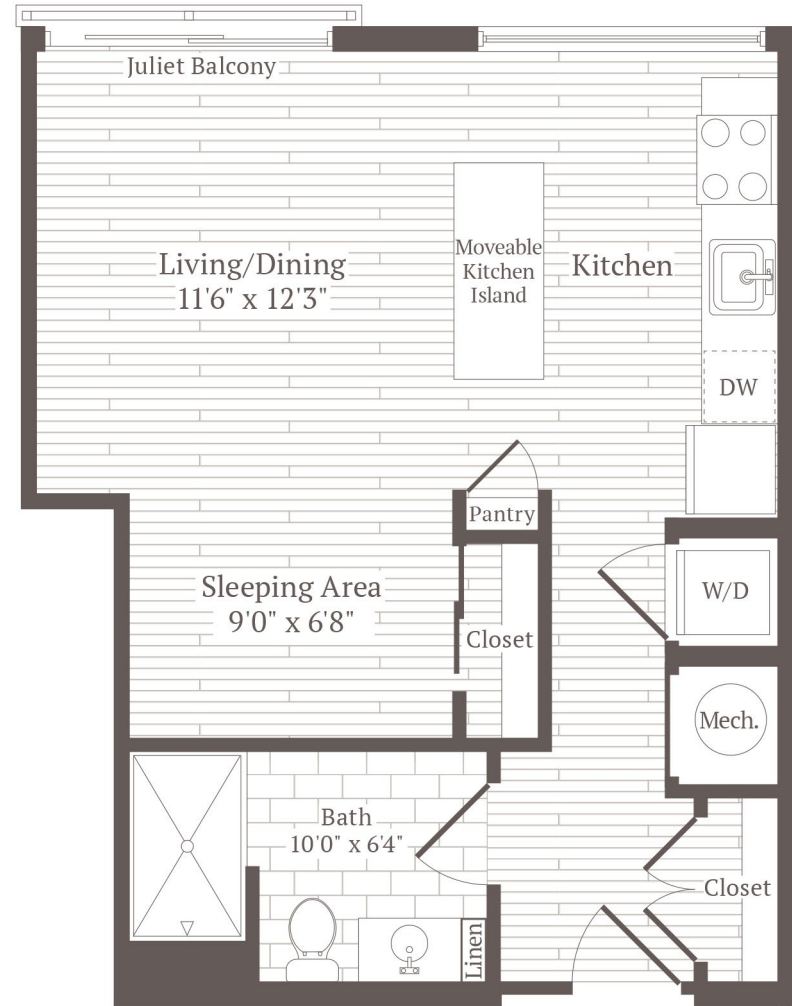

**STUDIO | 538 SQ. FT**

DATE AVAILABLE.....

RENT.....

UNIT NO.....

**S8**

**Welcome aboard.**

[corsairapartments.com](http://corsairapartments.com)

203 763 4539

1050 State St. New Haven, CT 06511

2nd, 3rd Floor

4th Floor

5th Floor

\*Floor plans are artist's conception; detail and dimensions may differ from actual plans.

**HOME OF THE BRAVE**