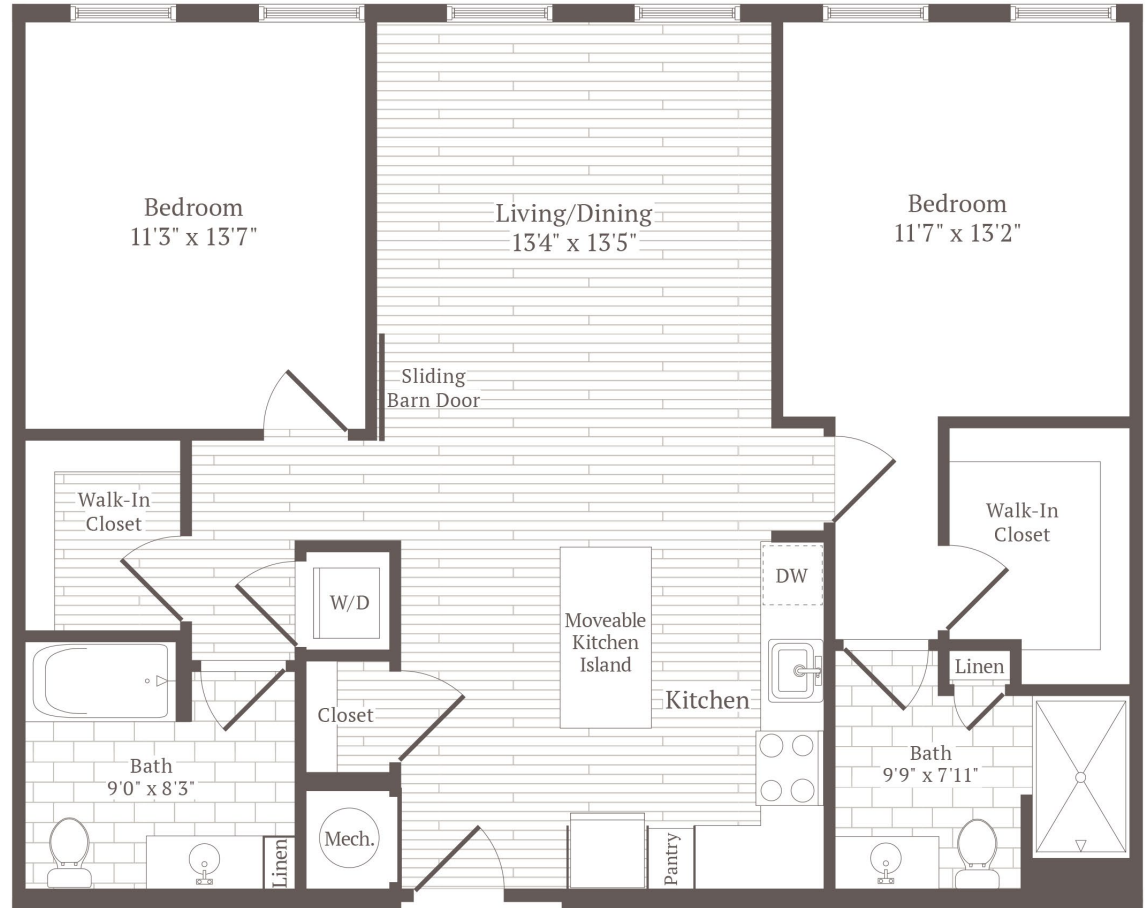

2 BED | 2 BATH | 1,120-1,125 SQ. FT

DATE AVAILABLE.....

RENT.....

UNIT NO.....

B2

Welcome aboard.

corsairapartments.com

203 763 4539

1050 State St. New Haven, CT 06511

1st Floor

2nd Floor

3rd Floor

4th Floor

5th Floor

*Floor plans are artist's conception; detail and dimensions may differ from actual plans.

HOME OF THE BRAVE